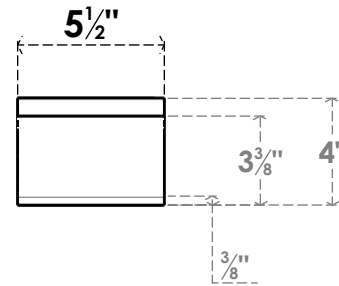

ITEM NUMBER: BRCPC055X36000X04000IMP

5 1/2"W X 36"D X 4"H IMPERIAL ARCHITECTURAL GRADE PVC CLOSED KNEE BRACE

SIDE PROFILE

FRONT PROFILE

ISOMETRIC

EKENA MILLWORK
2300 WEST MAIN ST.
CLARKSVILLE, TX 75426
TOLL FREE: 866-607-0453
WWW.EKENAMILLWORK.COM