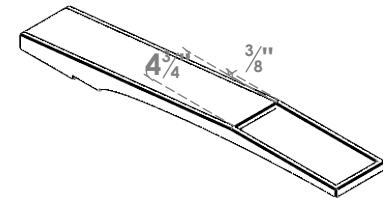

ITEM NUMBER: BRCPC055X36000X04000IMP

5 1/2"W X 36"D X 4"H IMPERIAL ARCHITECTURAL GRADE PVC CLOSED KNEE BRACE

SIDE PROFILE

FRONT PROFILE

ISOMETRIC

EKENA MILLWORK
2300 WEST MAIN ST.
CLARKSVILLE, TX 75426
TOLL FREE: 866-607-0453
WWW.EKENAMILLWORK.COM