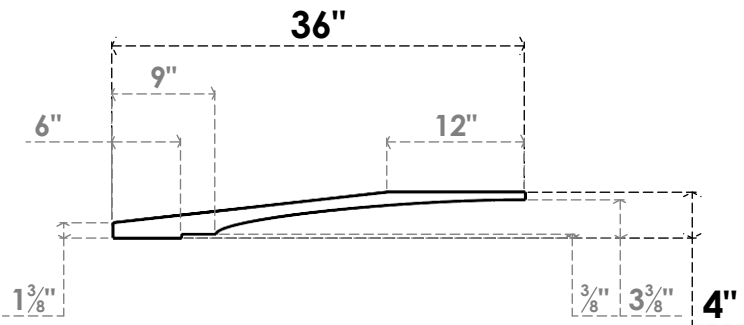

ITEM NUMBER: BRCPC055X36000X04000IMP

5 1/2"W X 36"D X 4"H IMPERIAL ARCHITECTURAL GRADE PVC CLOSED KNEE BRACE

SIDE PROFILE

FRONT PROFILE

ISOMETRIC

EKENA MILLWORK
2300 WEST MAIN ST.
CLARKSVILLE, TX 75426
TOLL FREE: 866-607-0453
WWW.EKENAMILLWORK.COM